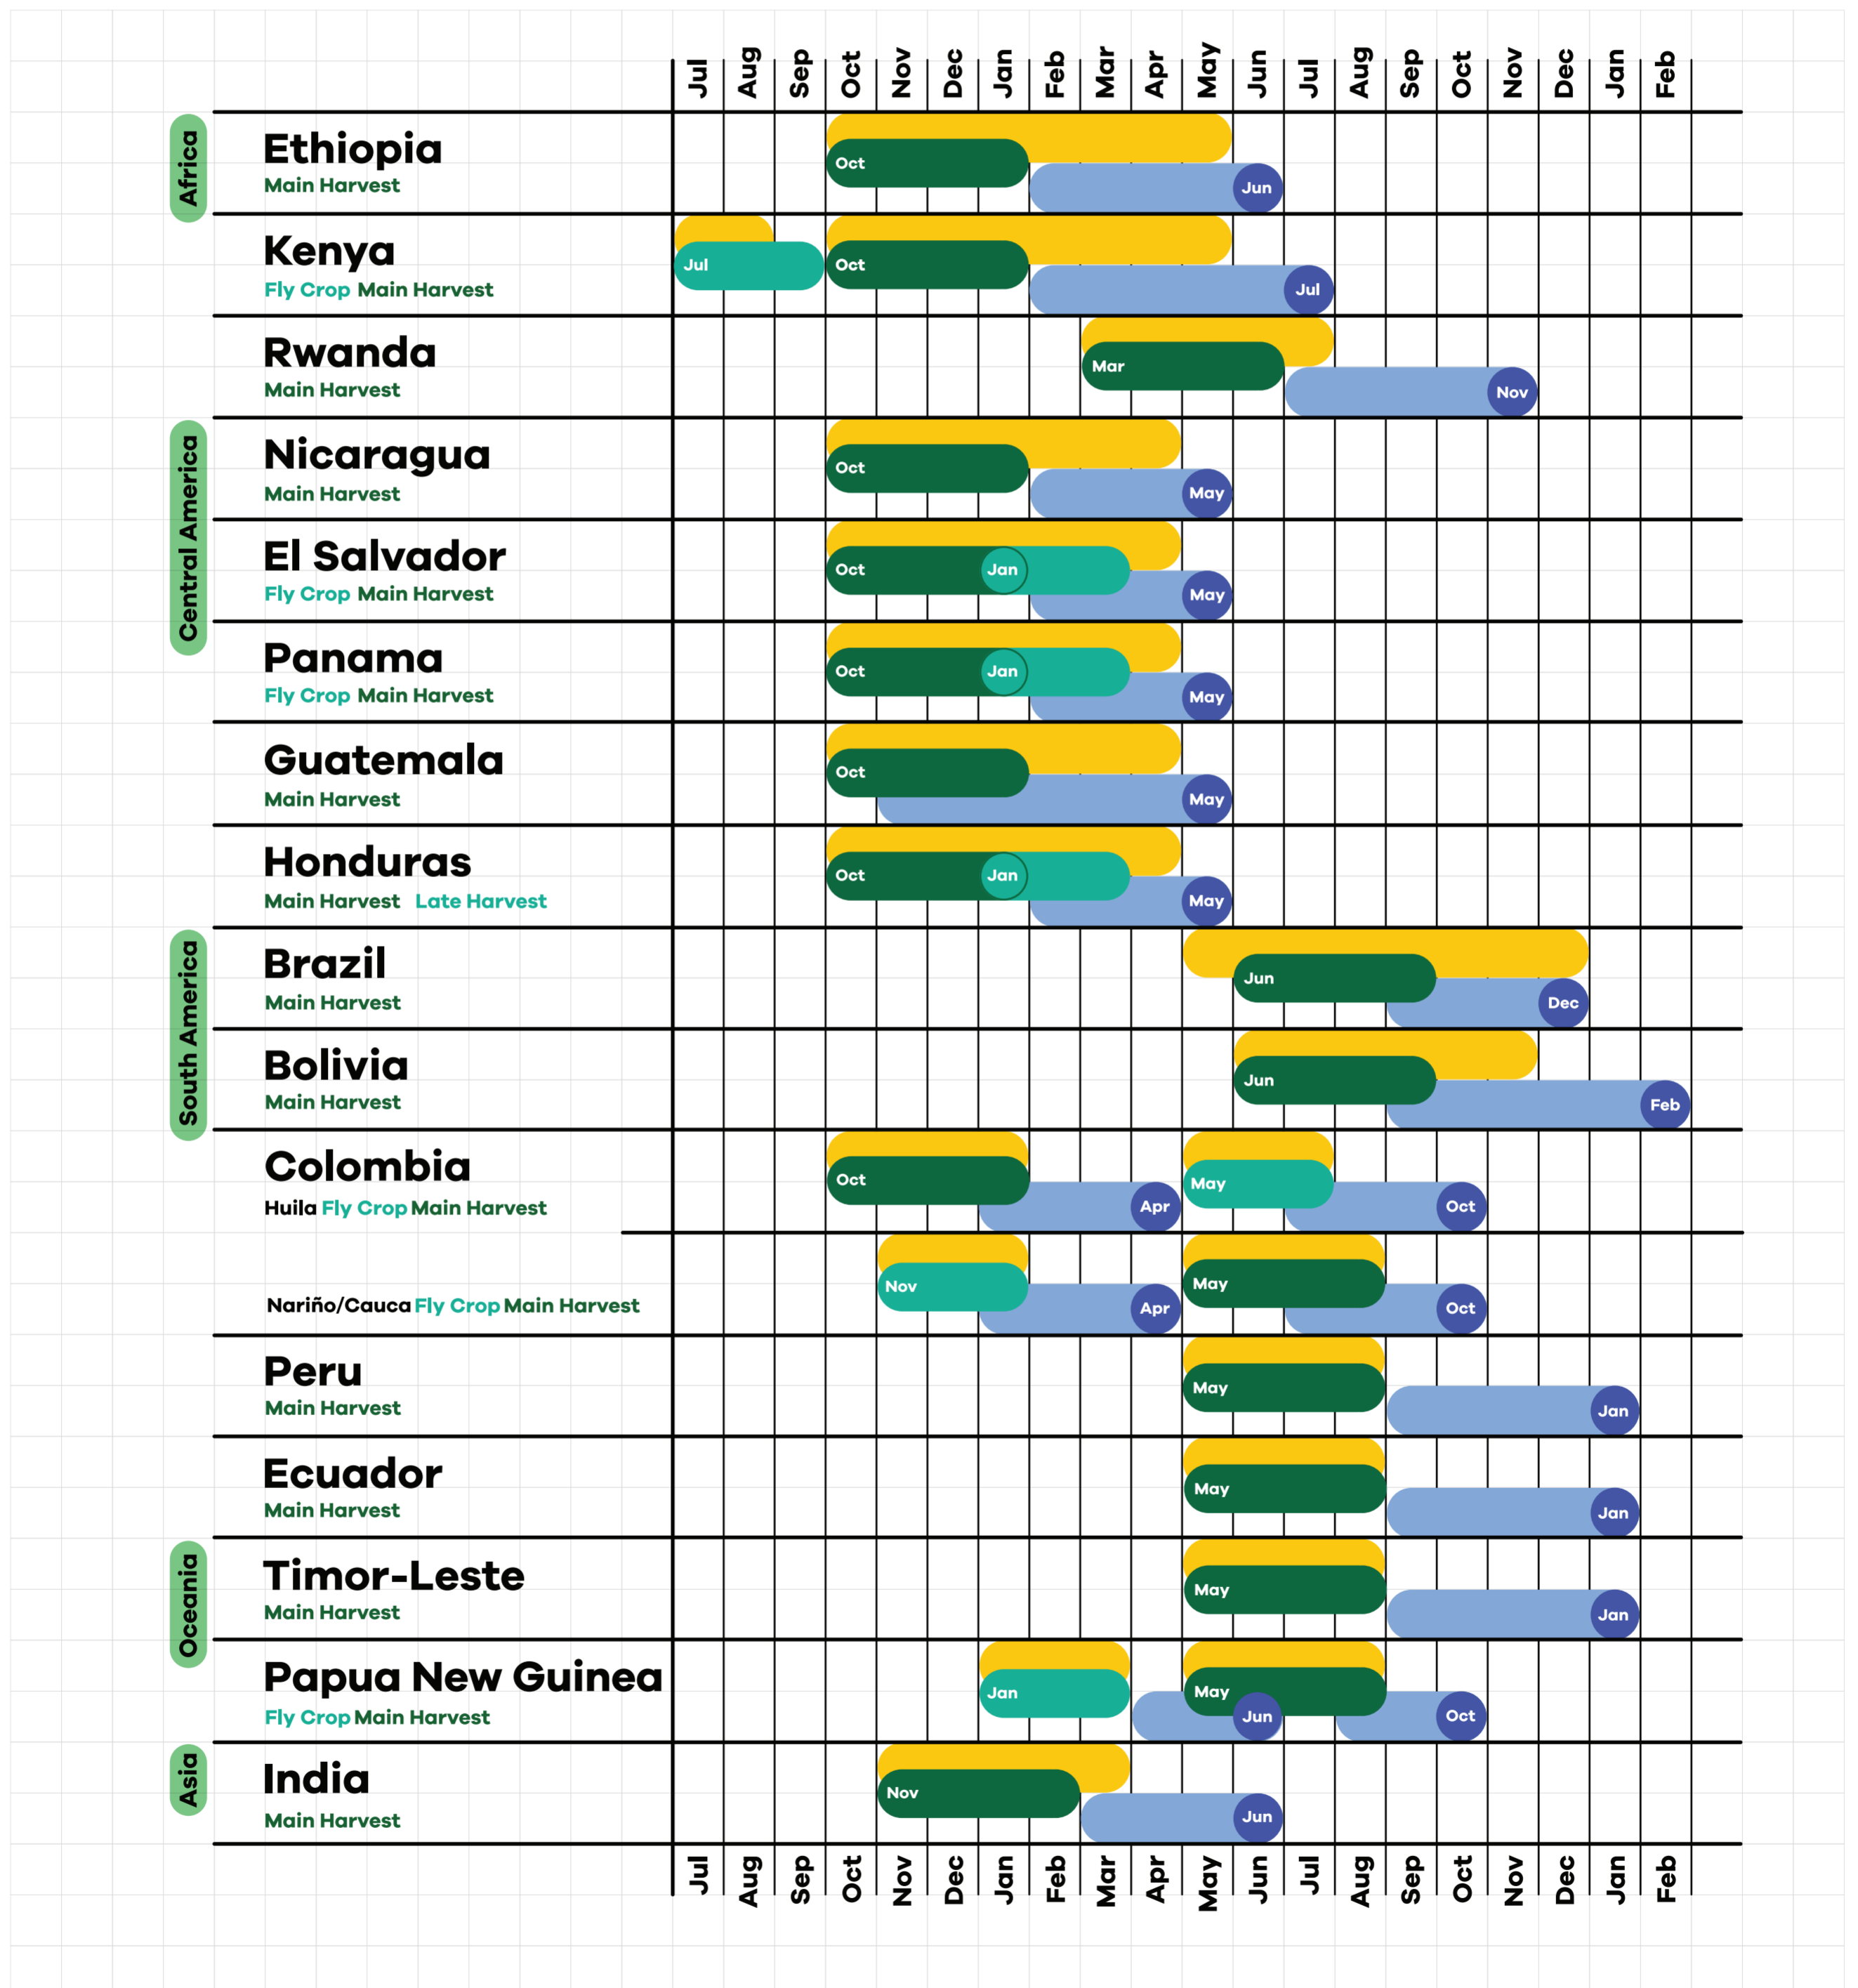

Project Origin Coffee Harvesting Calendar

Main Harvest

Fly Crop/Late Harvest

Best Time to Contract

Transit

Earliest Arrival at Destination

projectorigin.coffee

*Origins like Panama, Bolivia and Ecuador can ship by plane and the arrival time will be earlier than represented